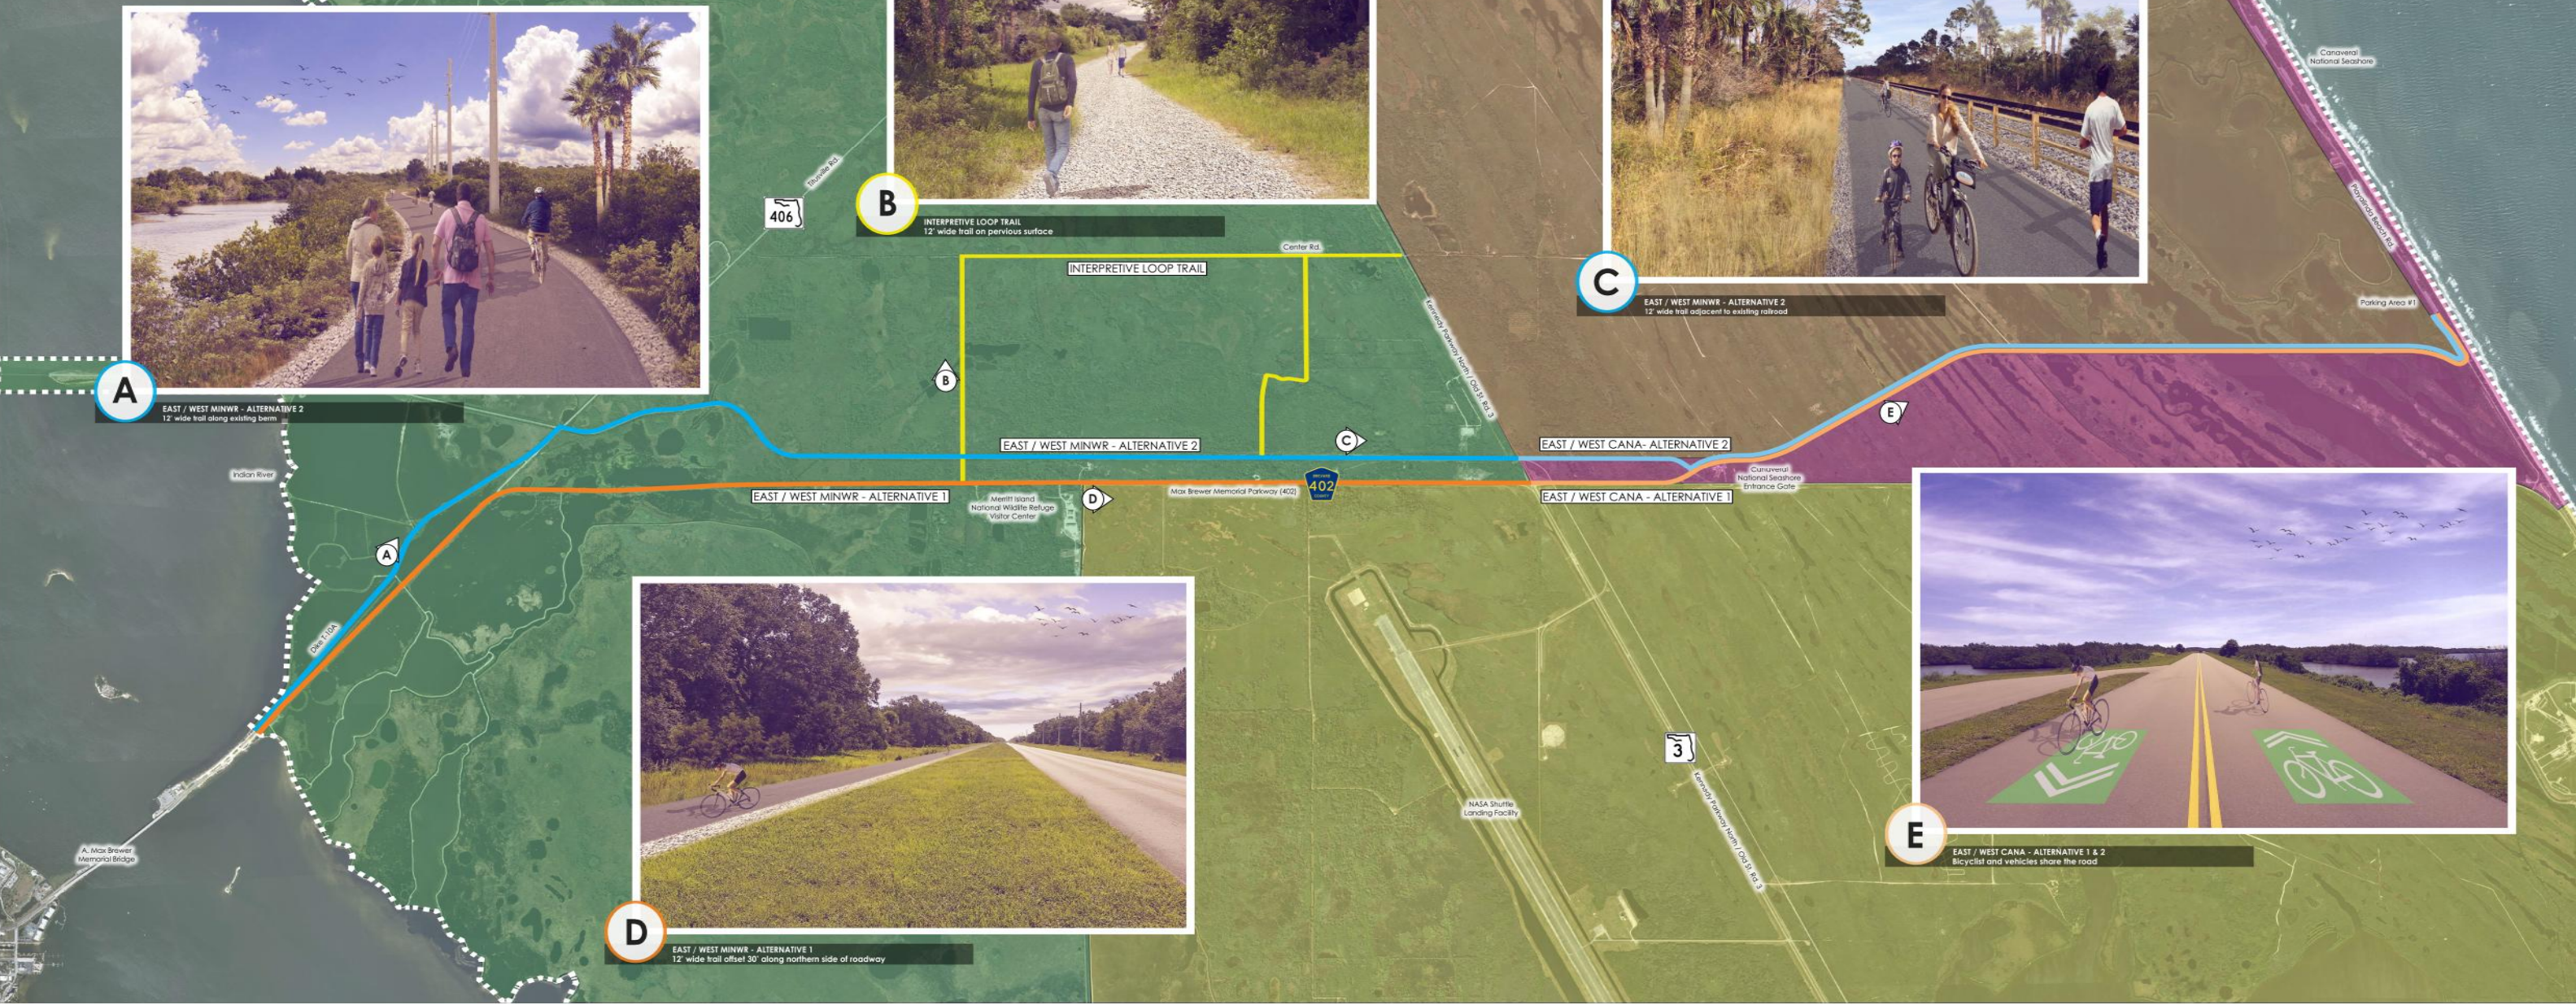

LEGEND:

- EAST / WEST MINWR - ALTERNATIVE 1
- EAST / WEST MINWR - ALTERNATIVE 2
- INTERPRETIVE LOOP TRAIL
- EAST / WEST CANA - ALTERNATIVE 1
- EAST / WEST CANA - ALTERNATIVE 2
- MERRITT ISLAND NATIONAL WILDLIFE REFUGE
- CANAVERAL NATIONAL SEASHORE
- CANAVERAL NATIONAL SEASHORE & MERRITT ISLAND NATIONAL WILDLIFE REFUGE OVERLAP
- KENNEDY SPACE CENTER SECURE AREA
- KENNEDY SPACE CENTER PROPERTY BOUNDARY

EAST / WEST ALTERNATIVES
DECEMBER 2017

SPACE COAST TRAIL
WITHIN THE MERRITT ISLAND NATIONAL WILDLIFE REFUGE AND CANAVERAL NATIONAL SEASHORE
BREVARD & VOLUSIA COUNTIES, FLORIDA / FINANCIAL PROJECT ID: 431995-1-22-01