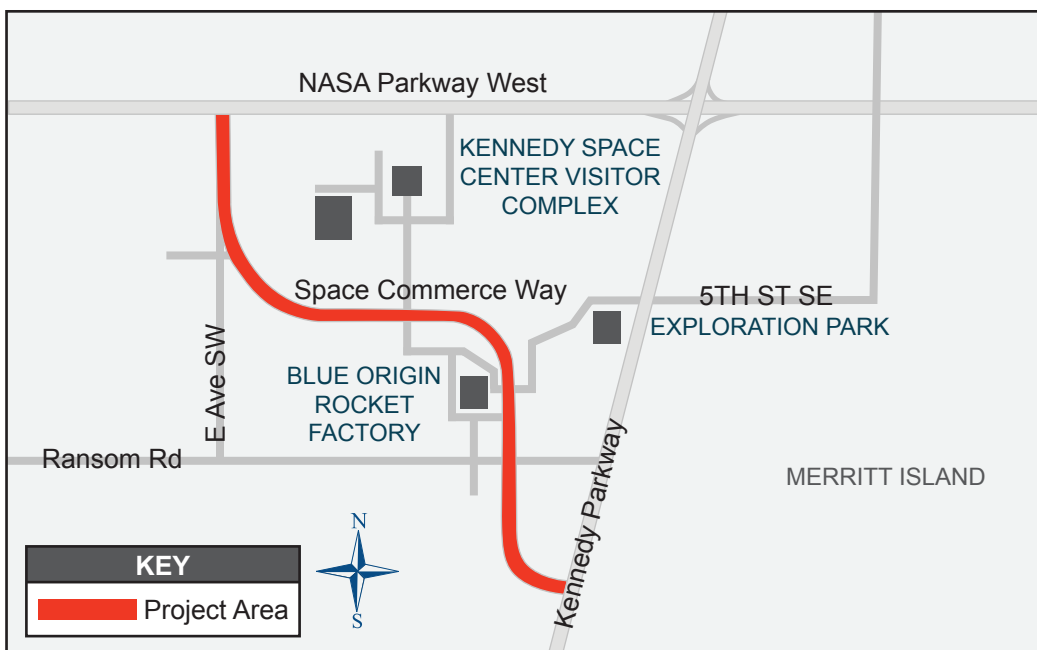

WHAT TO EXPECT

Motorists should expect intermittent lane closures on Space Commerce Way during construction. Electronic message boards and other signage will be used to direct traffic around closures. Access to side streets, residences, and businesses will be maintained throughout the duration of the project.

The level of work activity will vary during different phases of construction, and the schedule may change due to weather or other unforeseen circumstances. For the most current project details and lane closure information, make sure to visit the project page on FDOT's Central Florida Roads website, www.cflroads.com.

CONTRACTOR

Jr. Davis Construction Company, Inc.

PROJECT COST

$22.9 Million

PROJECT START

July 2023

ESTIMATED COMPLETION

Fall 2024

FOR QUESTIONS, CONCERNS,
OR PROJECT UPDATES

Send a request to:

Ashley Ingham
Community Outreach Specialist
321-634-6111
Ashley.Ingham@dot.state.fl.us

Scan the QR code using your mobile device to view more information about this project.

CFLRoads.com

[Facebook.com/MyFDOTCFL](https://www.facebook.com/MyFDOTCFL)

[@MyFDOT_CFL](https://twitter.com/MyFDOT_CFL)

[@MyFDOT_CFL](https://www.instagram.com/MyFDOT_CFL)

Follow us on social media