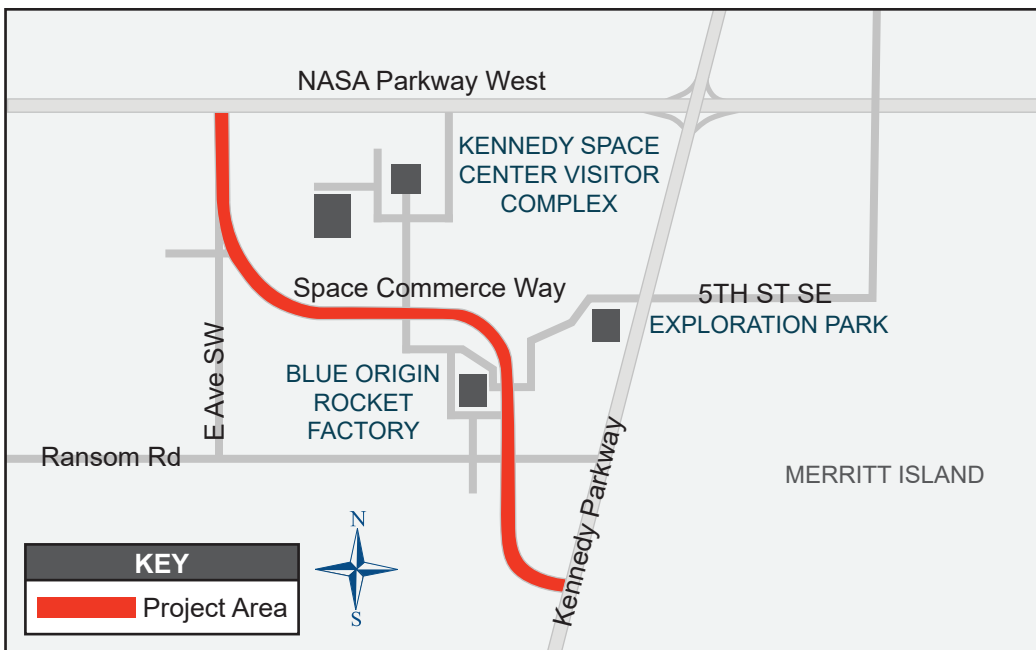

WHAT TO EXPECT

Motorists should expect intermittent lane closures on Space Commerce Way during construction. Electronic message boards and other signage will be used to direct traffic around closures. Access to side streets, residences, and businesses will be maintained throughout the duration of the project.

The level of work activity will vary during different phases of construction, and the schedule may change due to weather or other unforeseen circumstances. For the most current project details and lane closure information, make sure to visit the project page on FDOT's Central Florida Roads website, www.cflroads.com.

CONTRACTOR

Jr. Davis Construction Company, Inc.

PROJECT COST

$22.9 Million

PROJECT START

July 2023

ESTIMATED COMPLETION

Summer 2025

FOR QUESTIONS, CONCERNS,
OR PROJECT UPDATES

Send a request to:

Max Longbottom
Community Outreach Coordinator
321-634-6111
max.longbottom@dot.state.fl.us

Scan the QR code using your mobile device to view more information about this project.

CFLRoads.com

[Facebook.com/MyFDOTCFL](https://www.facebook.com/MyFDOTCFL)

[@MyFDOT_CFL](https://twitter.com/MyFDOT_CFL)

[@MyFDOT_CFL](https://www.instagram.com/MyFDOT_CFL)

Follow us on social media