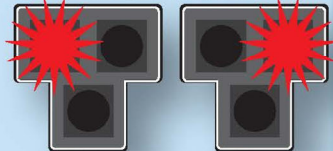

HOW TO USE THE PEDESTRIAN HYBRID BEACON

DRIVERS

SEE THIS

DO THIS

GO!

FLASHING

SLOW DOWN
(Pedestrian has activated the push button)

Prepare to
STOP

STOP!
For Pedestrian

FLASHING

STOP!
Proceed with
Caution if Clear

HOW TO USE THE
PEDESTRIAN
HYBRID BEACON

PEDESTRIANS

SEE THIS

DO THIS

**PUSH THE
BUTTON**
STOP & WAIT for
“WALK” signal