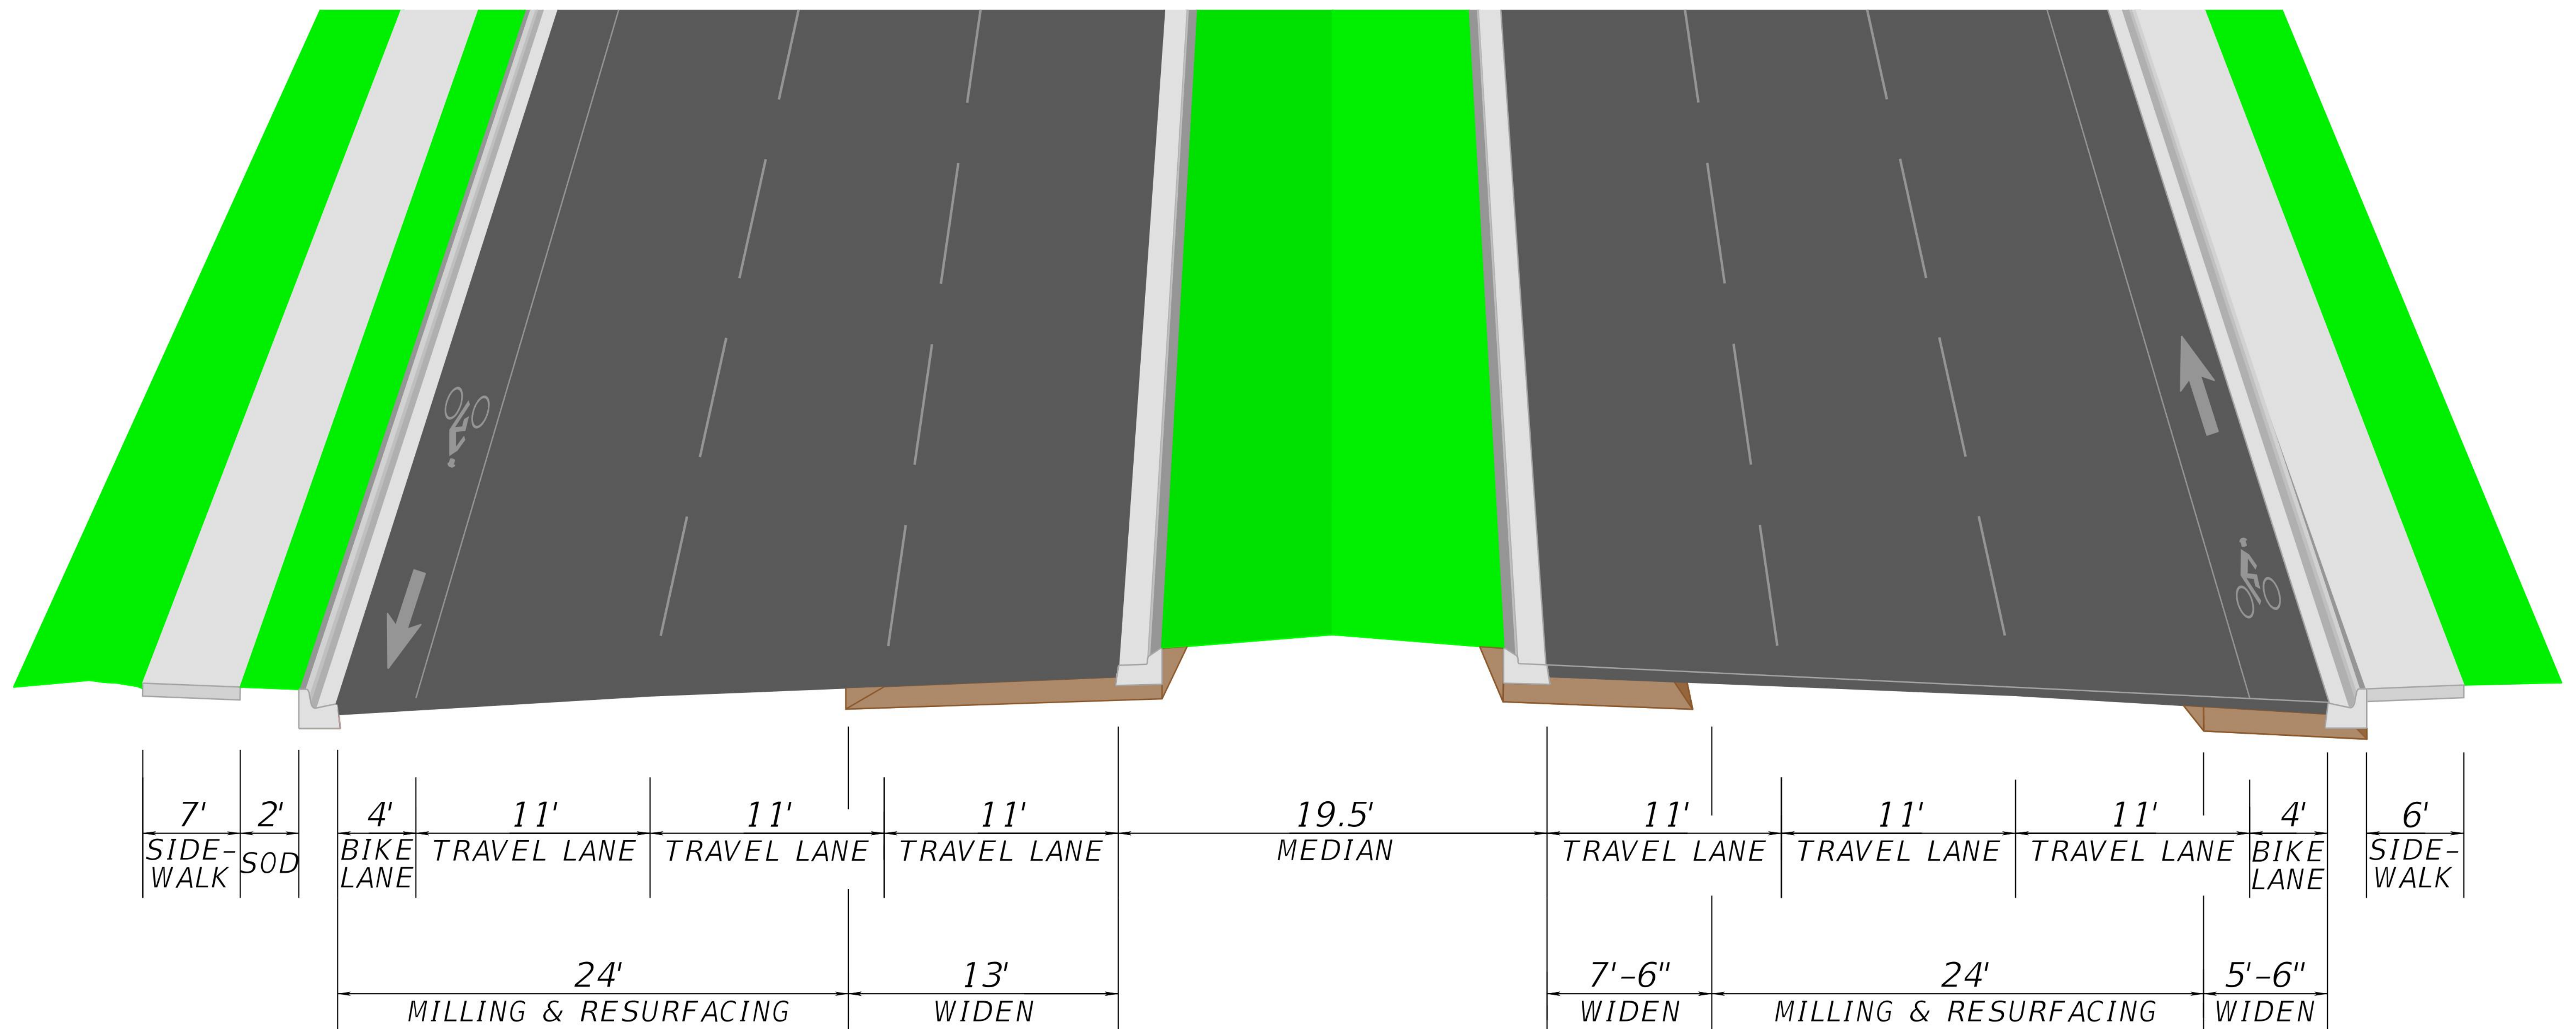

TYPICAL SECTION

State Road (S.R.) 434 (Forest City Road) from Edgewater Boulevard (S.R. 424) to Herbison Drive

TYPICAL SECTION

State Road 434 (Forest City Road) from Herbison Drive to Maitland Boulevard (S.R. 414)